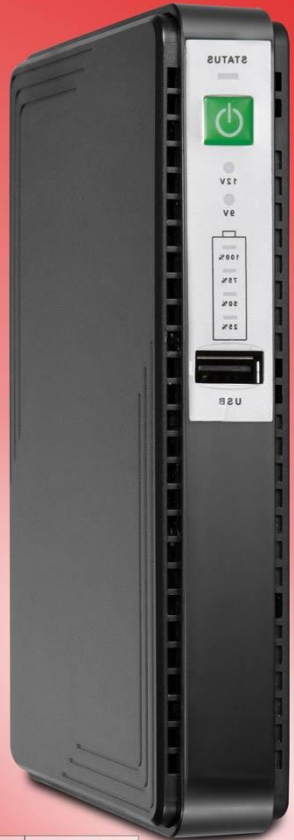

Artis Mini UPS For WiFi Router/Modem/CCTV/Set Top Box/POE Devices | Voltage output selector | 8800 mAh Battery | BIS Certified (AR-MINIDC-3)

Mini UPS

for WiFi Router/Modem/CCTV/Set Top Box | POE Devices
Voltage output selector | 8800 mAh Battery
BIS Certified - C 131

artis

- Compact & Lightweight Mini UPS with battery level indicator
- 8800mAh battery for upto 8 hours backup for Wifi Routers, Modems, CCTV Cameras, DTH Set Top Boxes, POE Devices & USB Smartphone Charging- Router support: 9V/12V-1A/1.5A/2A. POE Support: 15V/24V. USB Output: 1.7A Max.
- Battery Level indicator helps check charge/backup Level
- Power cable provided to charge the UPS Directly.

WiFi Router/
Modem

DTH
Set Top Box

CCTV
Cameras

POE Compatible
Devices

Smart
Phones

USB Powered
Devices