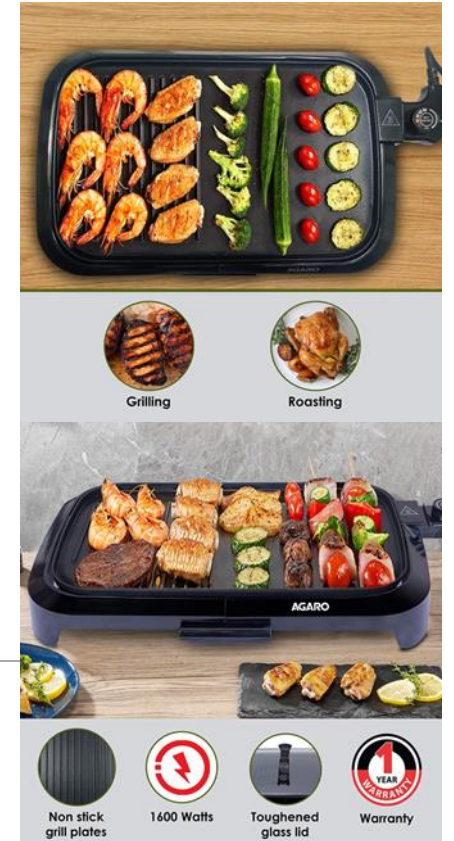

Quick Overview

Can be used to prepare yummy Grilled tikkas effortlessly
Non Stick Grill plates
Adjustable Temperature Control 90C-220C
with 15A Indian plug
Pull out oil box for oil collection
Toughened Glass Lid