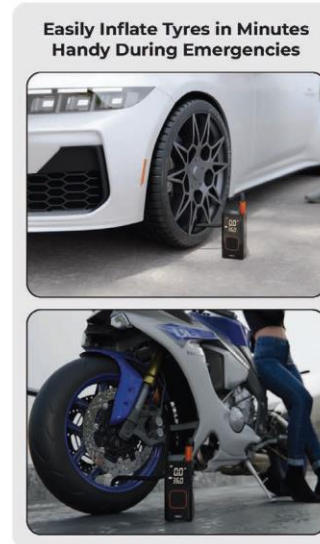

# Inflate

What Advantages Does

**XECH** Tyre Inflator Offer Compared To Traditional Air Pump?

Cordless Operation

Rechargeable Battery

Digital Meter

Intellistop Function

Emergency Torch