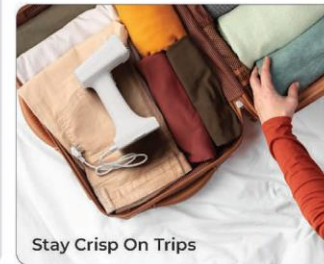

Steam Gun

How **XECH** Steamgun Is Unique Than Conventional Steam Irons?

1200W Power

170ml Capacity

20g/min

ISI Certified Plug

Kills 99.9%* Bacteria

One Button Operation