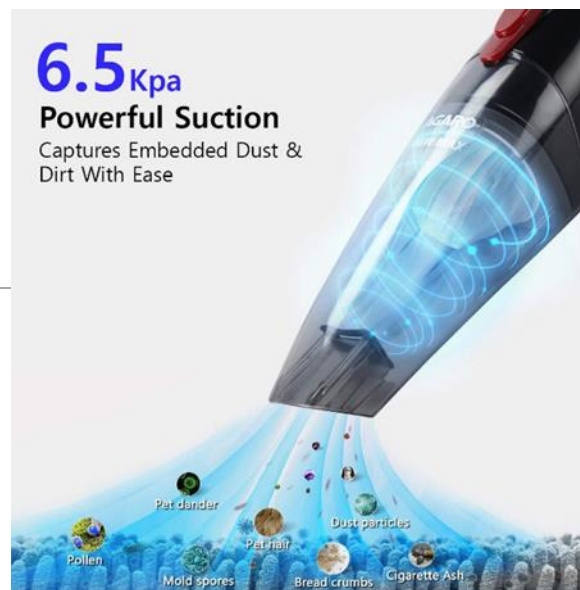

Agaro vacuume Cleaner 800W

About this item

- Efficient 800W motor, 6.5 kPa suction
- Durable ABS & compact body
- Crevice nozzle to clean Hard-To-Reach areas
- 0.8 Ltr dust collecting capacity
- Equipped with multiple cleaning brushes
- 5 Metres long cord for uninterrupted cleaning
- 1 year manufacturer warranty