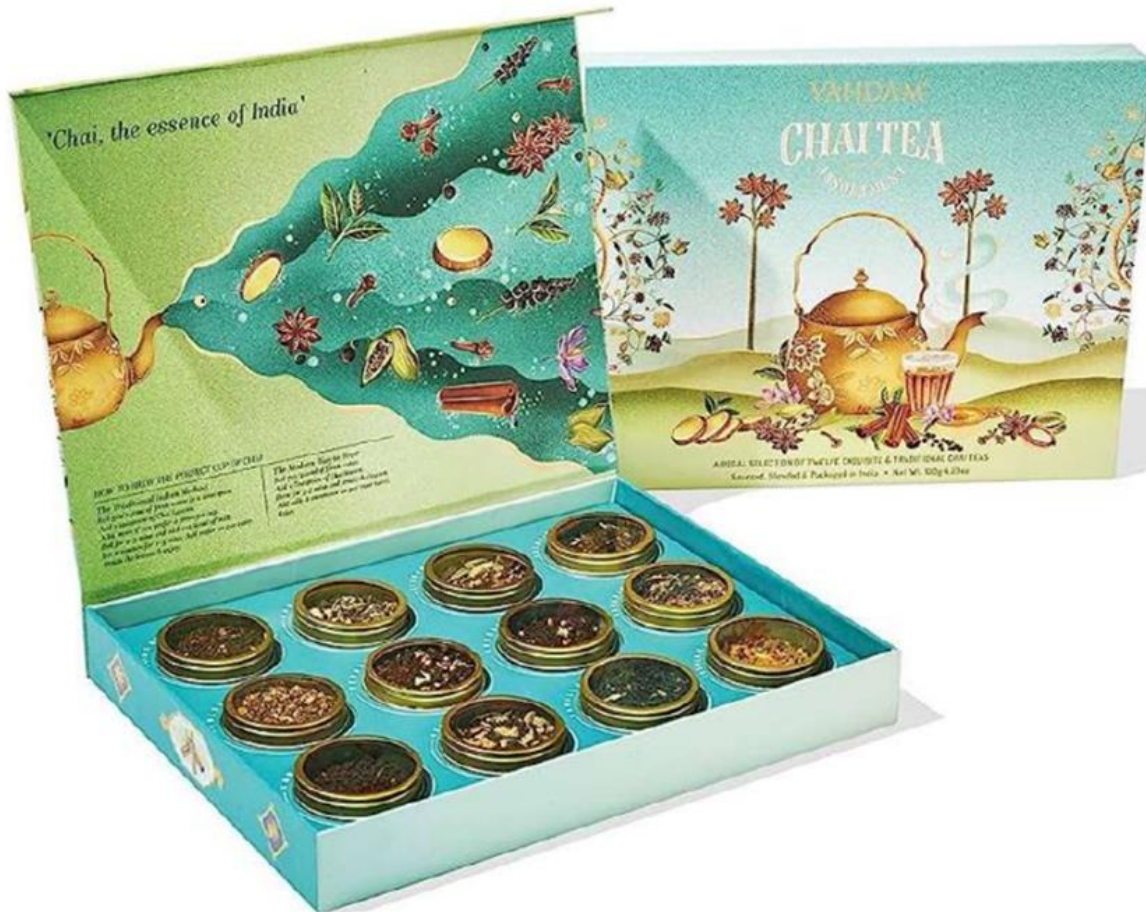

VAHDAM CHAI TEA ASSORTMENT GIFT SET

12-LOOSE-LEAF
TEAS 120 GMS