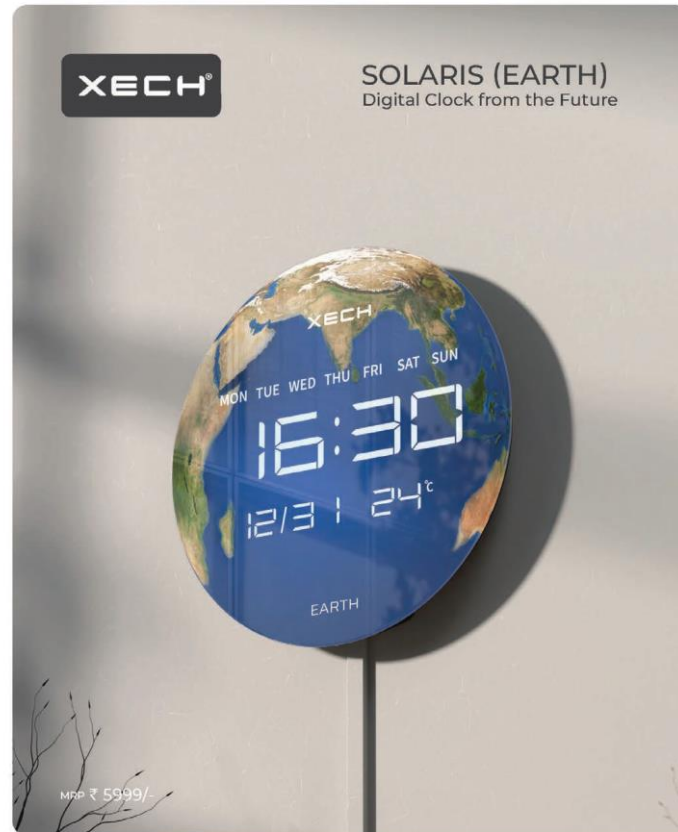

# Solaris X – Customised

What Makes  
**XECH** Solaris X The Most Versatile Clock?

Digital Clock

Calendar

USB Powered

Day of the Week

Ambient Temperature

Temporal Memory

# Solaris - Mars

Why **XECH** Digital Clock Is Better Than Traditional Clocks?

Digital Clock

Calendar

USB Powered

Day of the Week

Ambient Temperature

Temporal Memory

# Solaris - Earth

Why **XECH** Digital Clock Is Better Than Traditional Clocks?

Digital Clock

Calendar

USB Powered

Day of the Week

Ambient Temperature

Temporal Memory

# Solaris – Moon

Why

**XECH** Digital Clock Is Better Than Traditional Clocks?

Digital Clock

Calendar

USB Powered

Day of the Week

Ambient Temperature