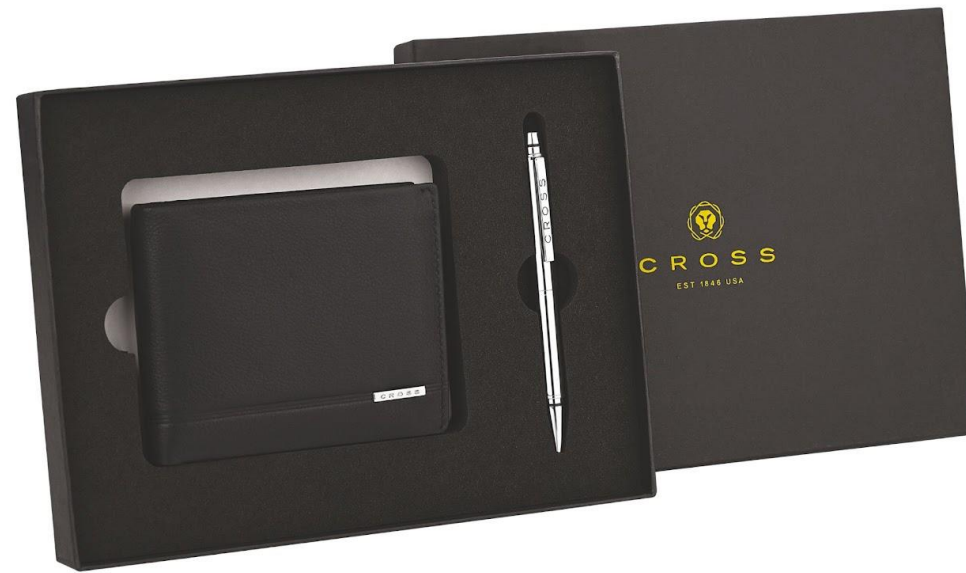

# CROSS B1-FOLD WALLET WITH PEN MRP 4