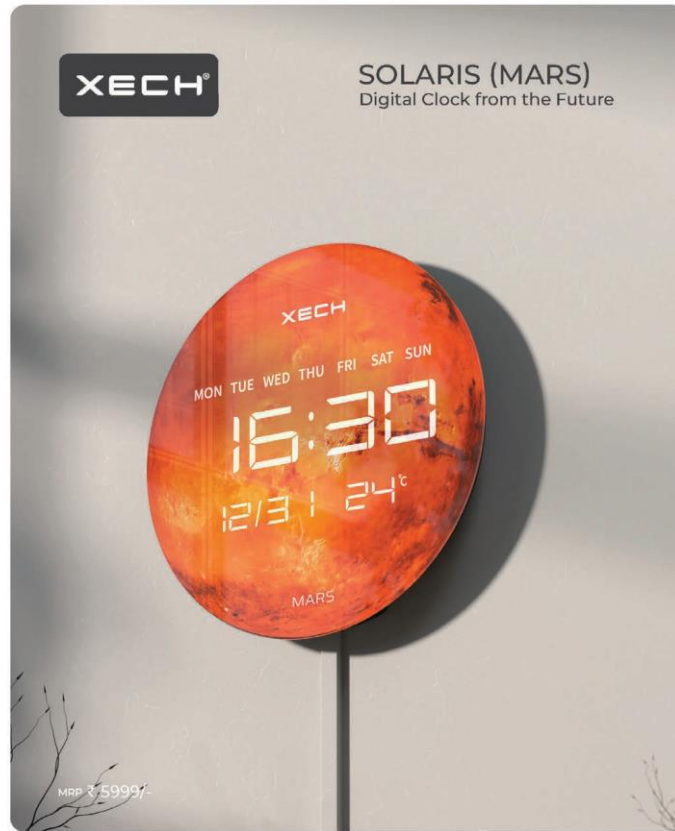

# Solaris X – Moon

What Makes

**XECH** Solaris X The Most Versatile Clock?

Digital Clock

Calendar

USB Powered

Day of the Week

Ambient Temperature

# Solaris X – Customised

What Makes  
**XECH** Solaris X The Most Versatile Clock?

Digital Clock

Calendar

USB Powered

Day of the Week

Ambient Temperature

Temporal Memory

# Solaris - Mars

Why **XECH** Digital Clock Is Better Than Traditional Clocks?

Digital Clock

Calendar

USB Powered

Day of the Week

Ambient Temperature

Temporal Memory

# Solaris - Earth

Why **XECH** Digital Clock Is Better Than Traditional Clocks?

Digital Clock

Calendar

USB Powered

Day of the Week

Ambient Temperature

Temporal Memory