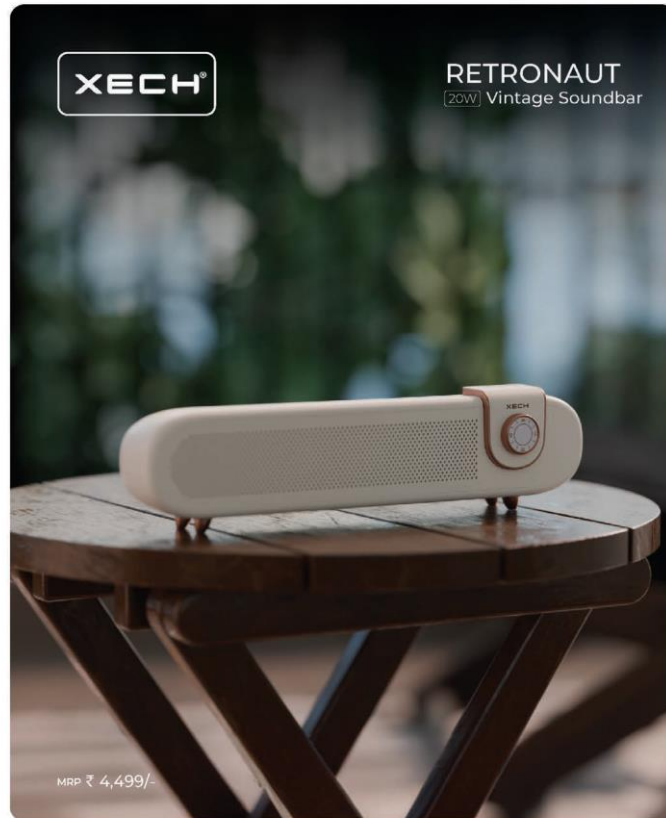

Retronaut

What Makes
XECH Retronaut Ideal For Homes?

- Retro Design
- TWS Mode
- Unified Volume Control
- Powerful Bass
- Xech Multiconnect
- Dual Drivers