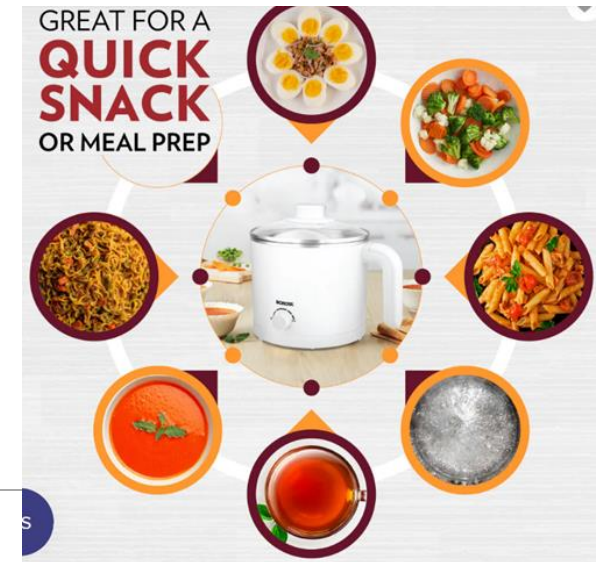

Easy, convenient and quick - the Borosil Cooltouch Electric kettle is equipped to perform beautifully, literally. The cooltouch exterior is safe to touch at all times. It has a light indicator that turns off when water has finished boiling. The kettle has max-min markings inside so you can add just the amount of water you need, so no wastage occurs. The electric kettle has dry-boil protection which means it will not operate if there is no water inside. It also has an auto cut-off so the appliance will switch off on its own once the water has finished boiling