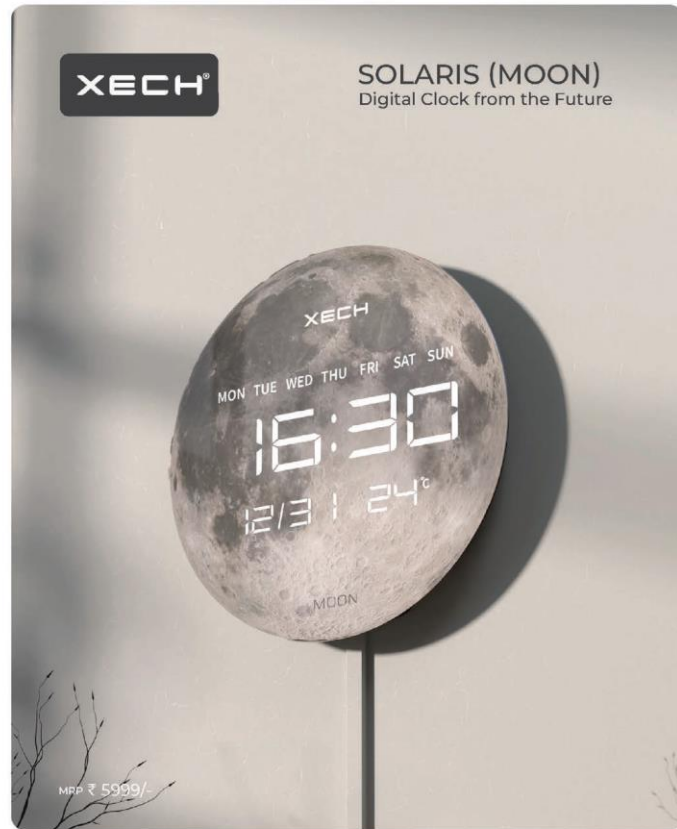

# Solaris - Mars

Why **XECH** Digital Clock Is Better Than Traditional Clocks?

Digital Clock

Calendar

USB Powered

Day of the Week

Ambient Temperature

Temporal Memory

# Solaris - Earth

Why **XECH** Digital Clock Is Better Than Traditional Clocks?

Digital Clock

Calendar

USB Powered

Day of the Week

Ambient Temperature

Temporal Memory

# Solaris – Moon

Why

**XECH** Digital Clock Is Better Than Traditional Clocks?

Digital Clock

Calendar

USB Powered

Day of the Week

Ambient Temperature