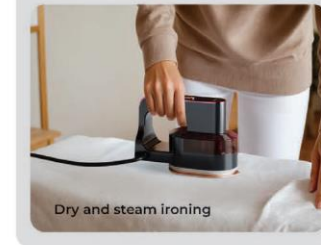

Sream X - Purple

How **XECH** Steamx Stands Out From Typical Irons?

1000W Power

100ml Capacity

20g/min

ISI Certified Plug

Kills 99.9%* Bacteria

Ceramic Coating