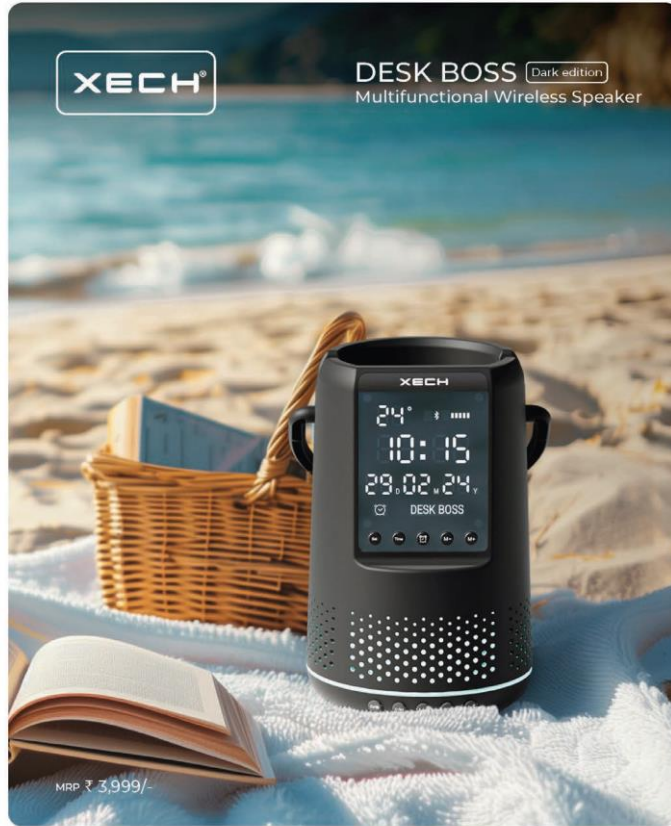

Desk Boss – Dark Edition

What Makes
XECH Deskboss The Most Versatile Speaker?

10W
Speaker

USB C
Charging

Pen & Stationery
Holder

Smartphone
Holder

RGB
Lights

TWS
Mode