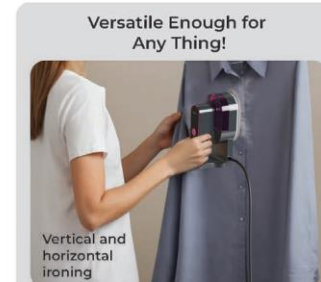

Sream X - Purple

How **XECH** Steamx Stands Out From Typical Irons?

1000W Power

100ml Capacity

20g/min

ISI Certified Plug

Kills 99.9%* Bacteria

Ceramic Coating