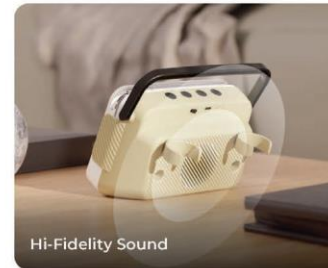

Retronaut

What Makes **XECH** Karaoke TV Speaker Great For Entertainment?

- 5W Speaker
- 6 Hours Play Time
- Magic Ai Voice
- Holds 6.5 Inch Phones
- Stellar Voice Clarity
- 10m Range