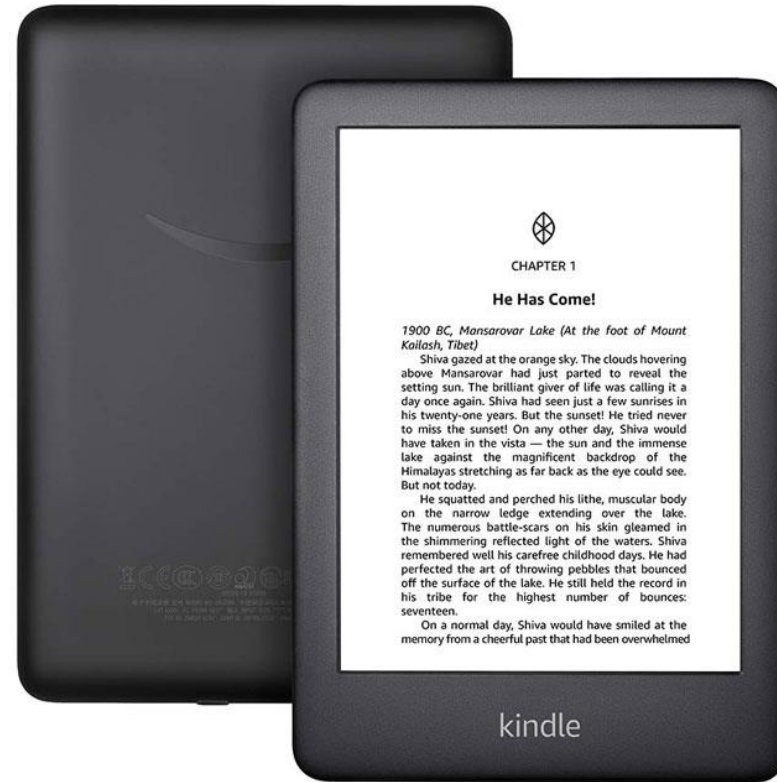

 10.1" HD screen with motion

 Stream music & videos

 Voice control smart home

KINDLE 10TH GEN 6INCH DISPLAY WITH 4GB, WI-FI

**Corporate Gifting
Solution**

Our Divisions:

**Corporate Gifting | Merchandise Gifting
Gift Cards | Rewards**