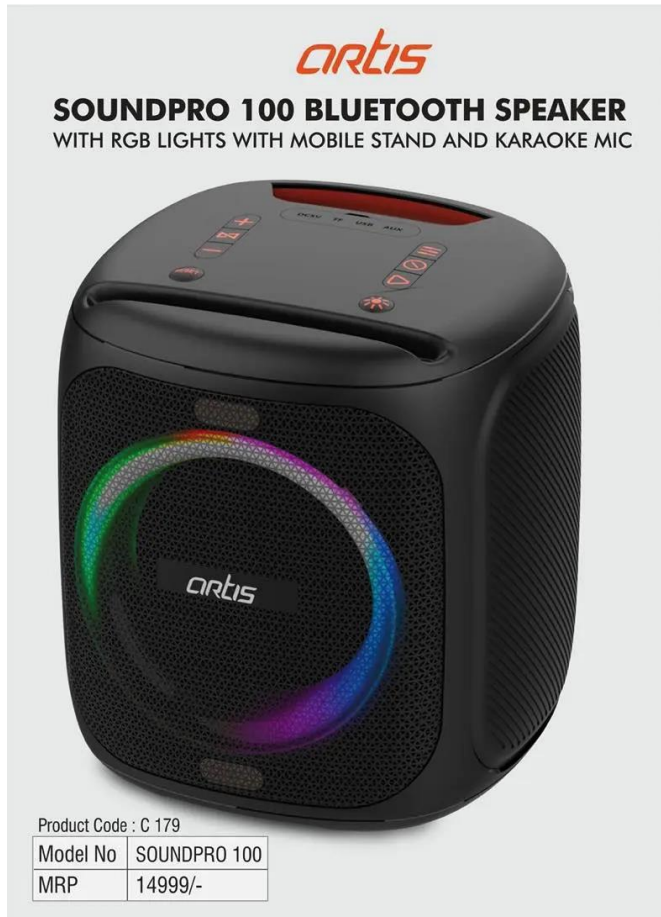

Artis Soundpro 100 Bluetooth Speaker With RGB Lights | With Mobile Stand And Karaoke Mic

- Wireless Bluetooth Speaker with USB Type A Charging Port, USB input, TF Card, Aux In support & Wireless Mic
- TWS mode: By pairing two Portable Bluetooth Speakers together, you can experience for Dual Speaker Stereo Output
- The Sound Pro Speaker is IPX6 Water resistant withstand mild to splash, rain, gentle spray, therefore is applicable by the pool or beach.
- It delivers 50W RMS Powerful Bass Output
- Bluetooth 5.0 technology effortlessly connects to all of your Bluetooth-enabled devices
- Its smooth integrated controls : 3 EQ PRESETS(Indoor/Outdoor/Sing Along)
- Its powerful Rechargeable 10000 mAh Battery offers a playback time of up to 8 hours
- Device Charging USB Type A Port : Charge your phone using the Speaker Battery
- Speaker Input: 5V 1A
- Bluetooth Range: 10M

JBL ONYX STUDIO 6

MRP
₹15,999

ONYX STUDIO 6
PORTABLE BLUETOOTH SPEAKER
Striking Design Meets
Superior Sound.

- Wireless Bluetooth Streaming • 8 hours of Playtime
- IPX7 Waterproof • Wireless Dual Sound – Interconnect 2 Onyx devices
- Premium Materials • Integrated Aluminum Handle

AMAZON ECHO STUDIO

echostudio

Smart speaker with crystal clear,
studio quality sound

Dolby
ATMOS

Alexa Enabled

amazon music, Apple Music, Spotify, Jio, wipro, TV, and other logos

The advertisement features a central image of the Amazon Echo Studio smart speaker, a cylindrical device with a dark grey fabric mesh and a blue light ring at the top. The background is a dark teal color. Text and logos are arranged around the speaker to highlight its features and compatibility.