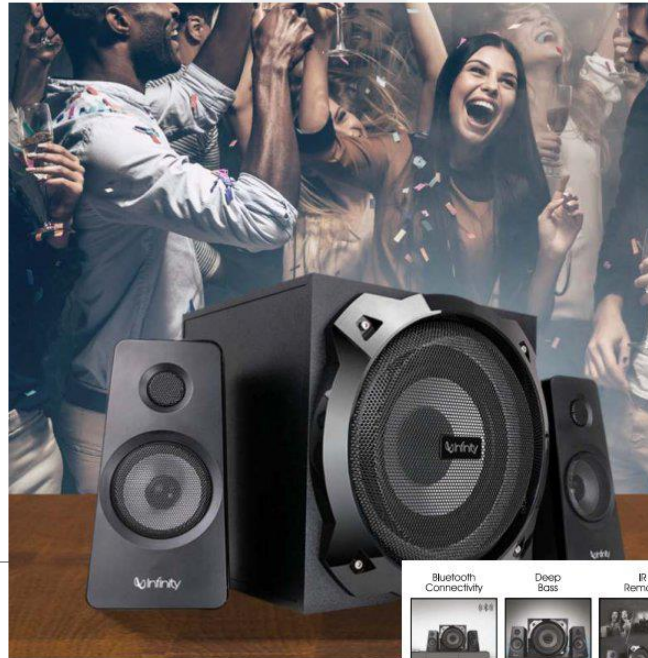

AMAZON ECHO STUDIO

echostudio

Smart speaker with crystal clear,
studio quality sound

Dolby
ATMOS

Alexa Enabled

amazon music, Apple Music, Spotify, Jio, wipro, TV, and other logos

The advertisement features a central image of the Amazon Echo Studio smart speaker, a cylindrical device with a dark grey fabric mesh and a blue light ring at the top. The background is a dark teal color. Text and logos are arranged around the speaker to highlight its features and compatibility.

JBL OCTBASS

Infinity
HARMAN

MRP

₹6,999

OCTABASS 210

Get set to be fully immersed with 3 inbuilt modes for movies, music and gaming, complete with an infra-red multifunction remote. The wooden cabinet subwoofer delivers unparalleled, top-quality bass for unbeatable sound.

- Aux to RCA Connection
- Plug & Play USB Driver
- 6.5" Bass Driver for Subwoofer

JBL OCTBASS410

Infinity
HARMAN

MRP

₹12,999

OCTABASS 410

Turn your home into a cinema or nightclub with Octabass 410! Amplify the sound to another level with a whopping 4.1 channel speaker and wooden cabinet subwoofer. What's more, choose from 3 inbuilt modes for movies, music or gaming. Enjoy!