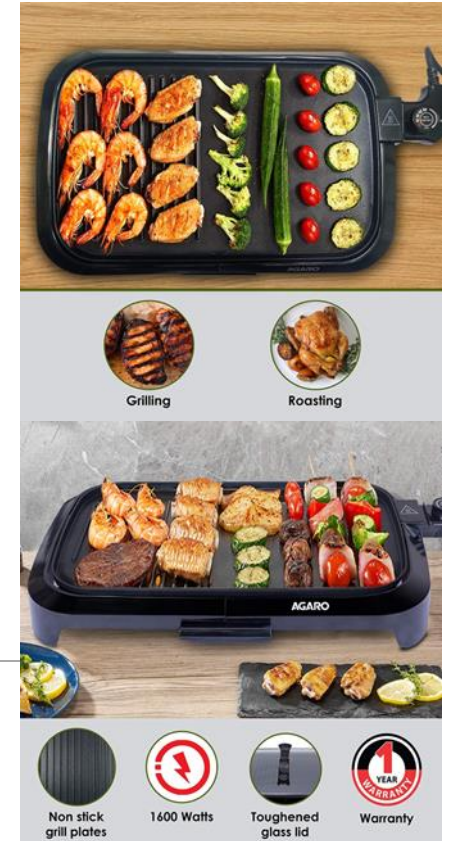

Quick Overview

Can be used to prepare yummy Grilled tikkas effortlessly
Non Stick Grill plates
Adjustable Temperature Control 90C-220C
with 15A Indian plug
Pull out oil box for oil collection
Toughened Glass Lid