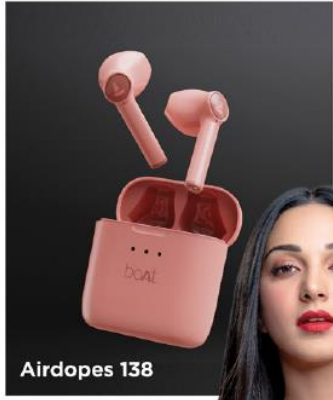

BOAT AIRDOPS

Airdopes

₹2,990

- IWP Technology
- Incredible Acoustic Performance